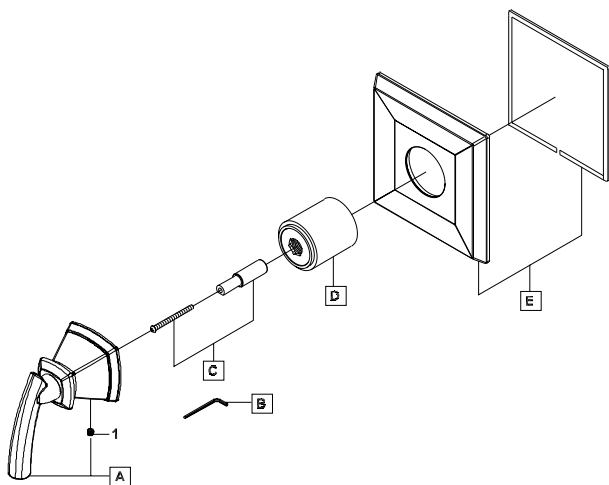

Parts Breakdown-6GB101T

	ITEM#	DESCRIPTION
A	X-1600010*	Metal Lever Handle
B	X-4900024	Allen Wrench
C	X-4600020	Stem Adapter
D	X-4600035*	Diverter Sleeve
E	X-6600004*	Face Plate
1	X-4400024	Allen Screw

* Note: Please specify finish/color when ordering.