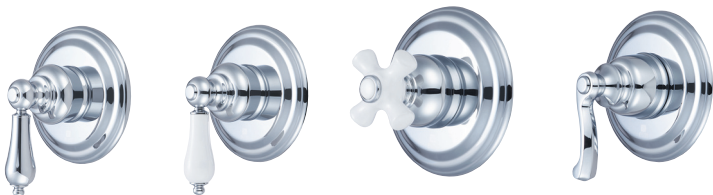

## Home Owner's Guide

Single Handle Diverter Trim Set:

- 6BR101T\*
- 6BR111T\*
- 6BR121T
- 6BR131T\*

This product meets the following standards:

- ASME A112.18.1
- ANSI A117.1
- CUPC / IAPMO LISTED / \*ADA COMPLIANT