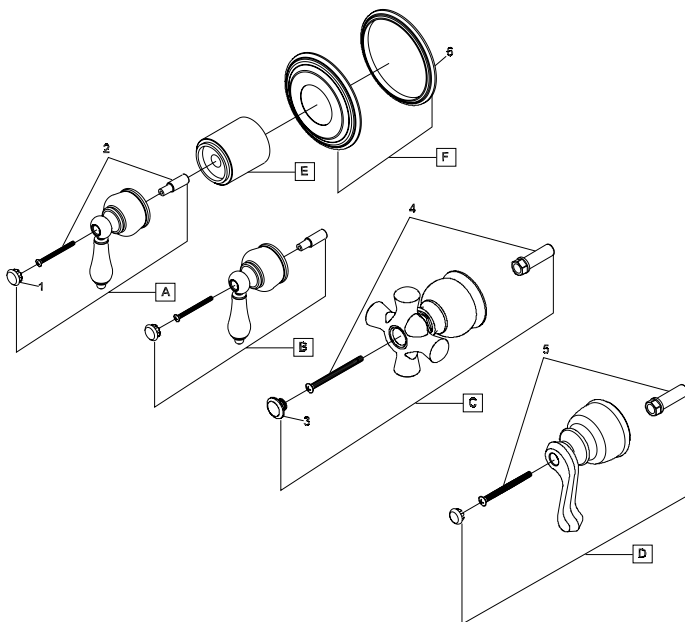

Parts Breakdown-6BR1X1T

	ITEM#	DESCRIPTION
A	X-1600003*	Brentwood Lever Diverter Handle (For 6BR101T)
B	X-1600004*	Brentwood Porcelain Lever Diverter Handle (For 6BR111T)
C	X-1600005*	Brentwood Porcelain Cross Diverter Handle (For 6BR121T)
D	X-1600006*	Brentwood Beaux Lever Diverter Handle (For 6BR131T)
E	X-4600035*	Diverter Sleeve
F	X-6600001*	Diverter Face Plate
1	X-4900042P*	Button-Plain (For 6BR101T, 6BR111T, 6BR131T)
2	X-4600028	Handle Adapter (For 6BR101T & 6BR111T)
3	X-4900062P*	Button-Plain (For 6BR121T)
4	X-4600029	Handle Adapter (For 6BR121T)
5	X-4600030	Handle Adapter (For 6BR131T)
6	X-4600025	Diverter Face Plate Rubber Gasket

* Note: Please specify finish/color when ordering.