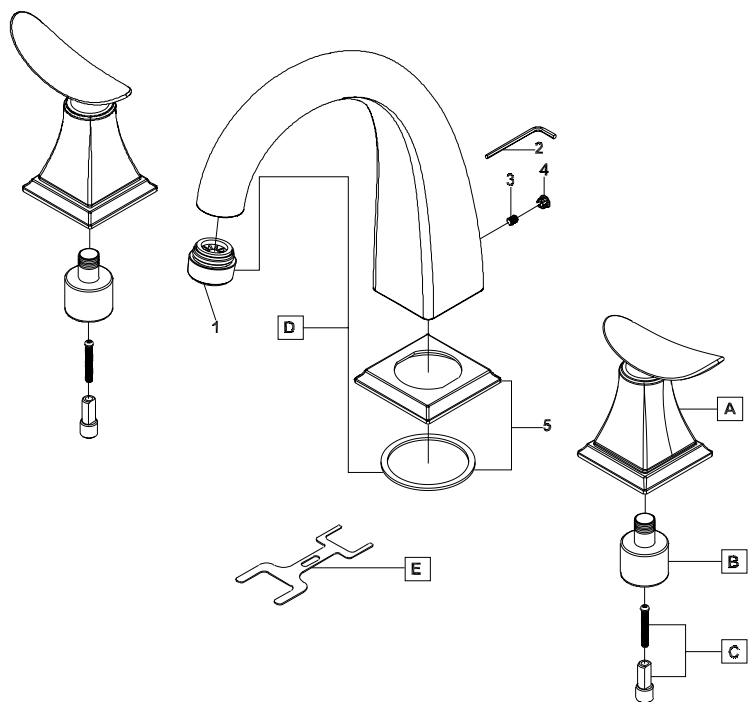

Parts Breakdown Drawing-4PR610T