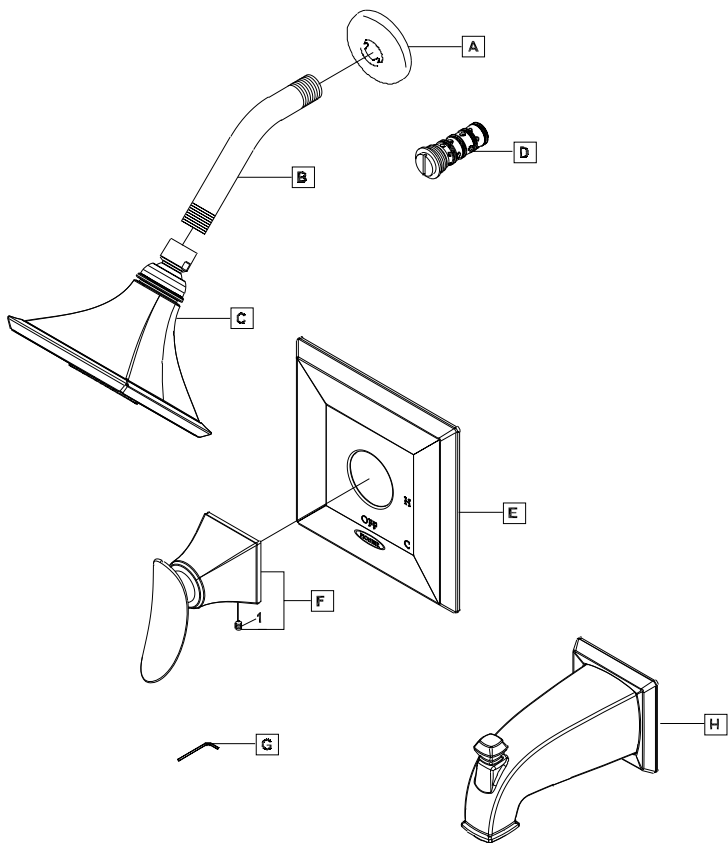

Parts Breakdown-4PRX00TX