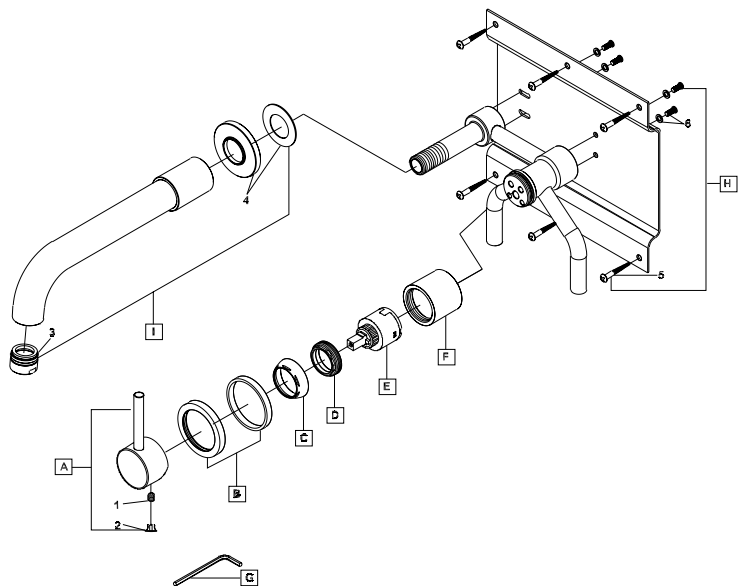

Parts Breakdown Drawing-4MT840