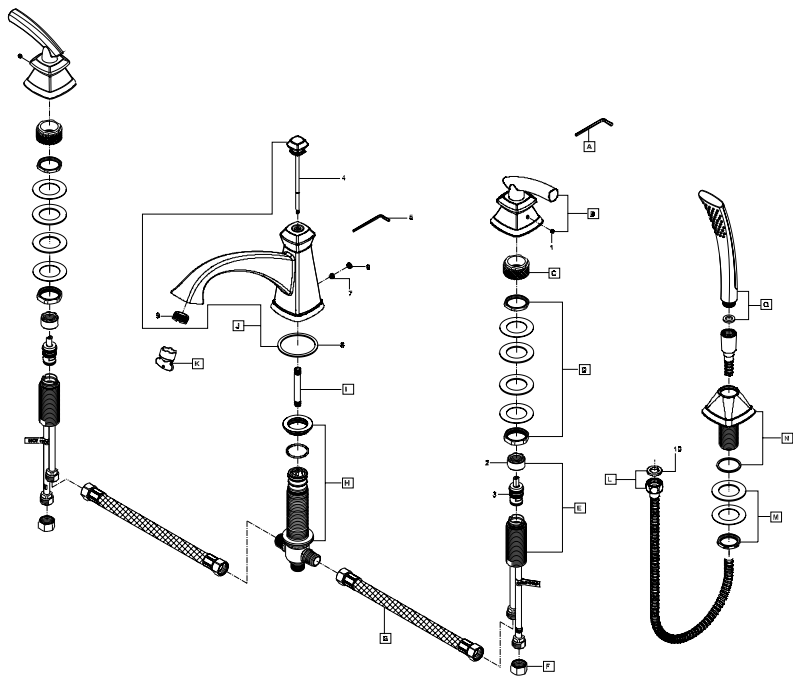

Parts Breakdown Drawing-4GB611