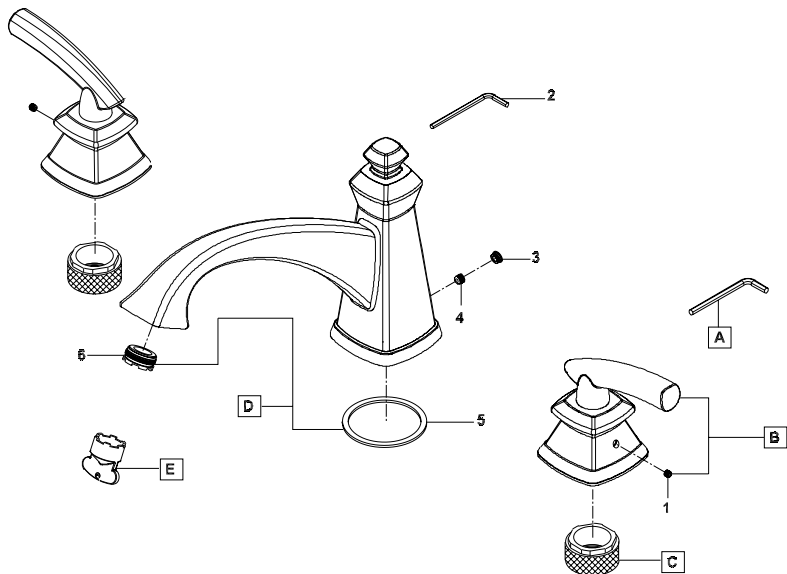

Parts Breakdown-4GB610T

	ITEM#	DESCRIPTION
A	X-4900024	Allen Wrench
B	X-1400042*	Gibraltar Lever Handle
C	X-4400098	Handle Nut
D	X-2400016*	Gibraltar Spout
E	X-4400071	Aerator Tool
1	X-4400099	Allen Screw
2	X-4900026	Allen Wrench
3	X-4400073*	Hole Cover
4	X-4400018	Allen Screw
5	X-4400101	Washer
6	X-4400102	Flow Steamer

* Note: Please specify finish/color when ordering.