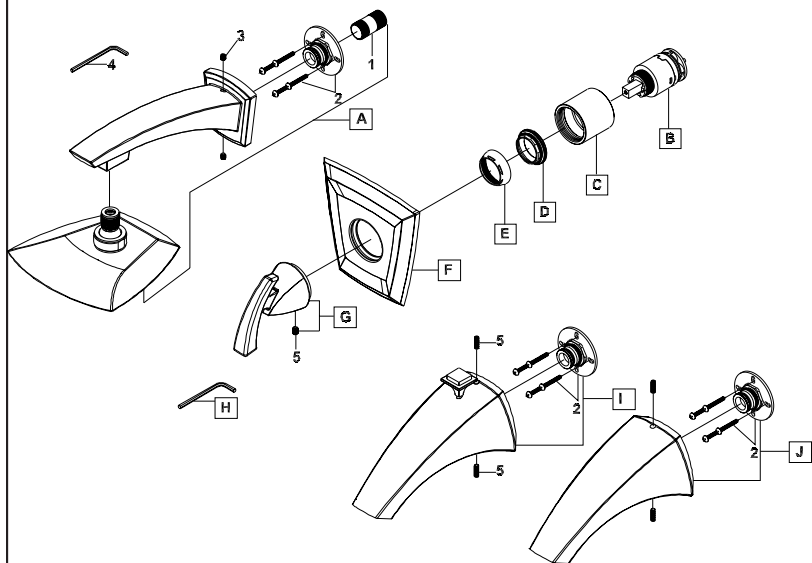

Parts Breakdown Drawing