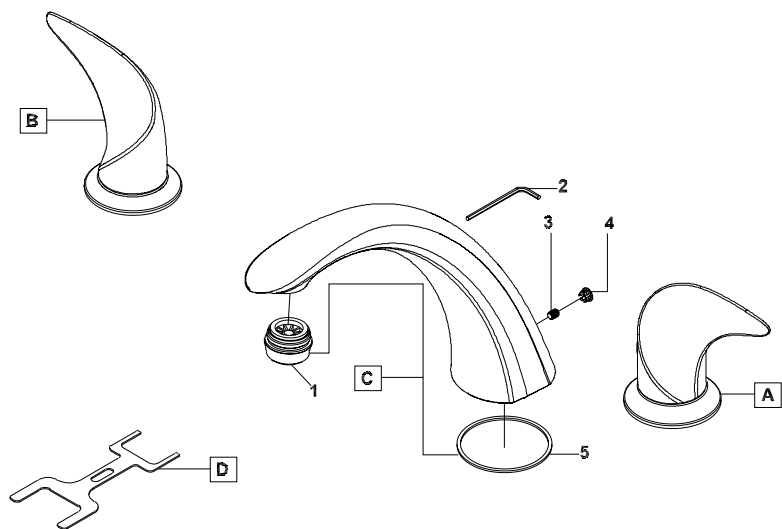

Parts Breakdown-4CB610T

	ITEM#	DESCRIPTION
A	X-1400021C*	Cabrillo Roman Tub Handle-Cold
B	X-1400021H*	Cabrillo Roman Tub Handle-Hot
C	X-2400009*	Cabrillo Spout
D	X-4900078	Mounting Tool
1	X-4400041*	Flow Streamer
2	X-4900024	3/32" Allen Wrench
3	X-4900002	3/32" Allen Screw
4	X-4900060*	Hole Cover
5	X-4400049	Gasket

* Note: Please specify finish/color when ordering.

Parts Breakdown Drawing-4CB610T