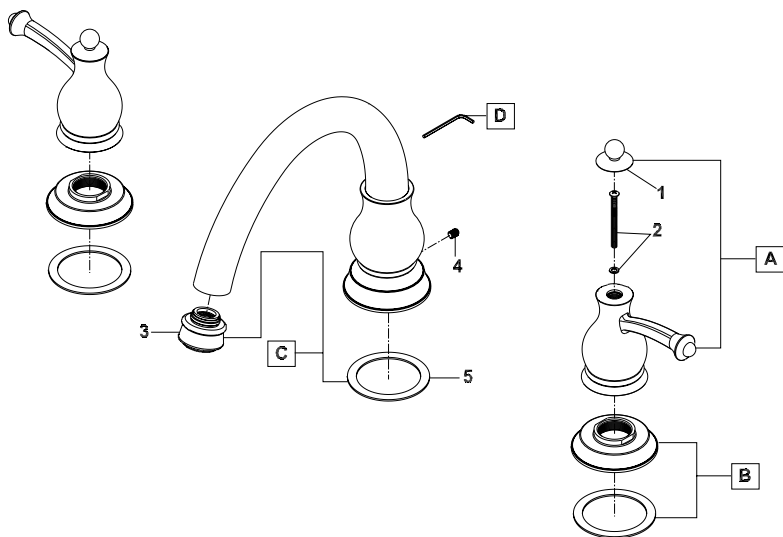

Parts Breakdown-4BL610T

	ITEM#	DESCRIPTION
A	X-1400040*	Bellaire Lever Handle
B	X-4400093*	Valve Escutcheon
C	X-2400015*	Bellaire Spout
D	X-4900026	1/8" Allen Wrench
1	X-4900110*	Hole Cover
2	X-4400094	Handle Screw
3	X-4400095*	Flow Streamer
4	X-4400018	Allen Screw
5	X-4400097	Washer

* Note: Please specify finish/color when ordering.

Parts Breakdown Drawing-4BL610T