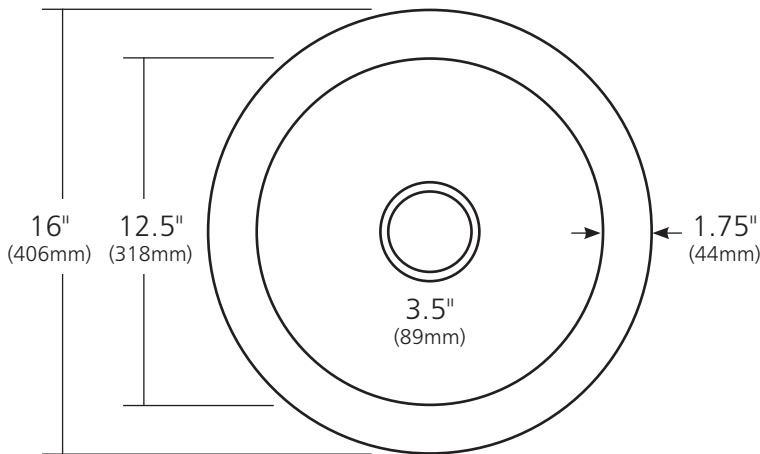

SPECIFICATIONS

OLIVOS

NativeStone™ Collection

NSB1607-A Ash
 NSB1607-S Slate
 NSB1607-P Pearl

PRODUCT DETAILS

- 16" x 8.25" OD (406mm x 210mm)
- 12.5" x 7" ID (318mm x 178mm)
- 3.5" (89mm) drain opening
- Handcrafted from sustainable NativeStone™
- Sealed with impermeable nano sealer

INSTALLATION

- Drop-in or Undermount

COORDINATING PRODUCTS

- Drains: DR320 or DR340
- Bottom Grid: GR951

STANDARDS COMPLIANCE

- UPC/cUPC compliant

IMPORTANT

Due to the handcrafted nature of this product, it will vary in finish, texture, and other details. Dimensions may vary up to 1/2" (13mm). We strongly recommend waiting for the actual product before making any installation cuts.