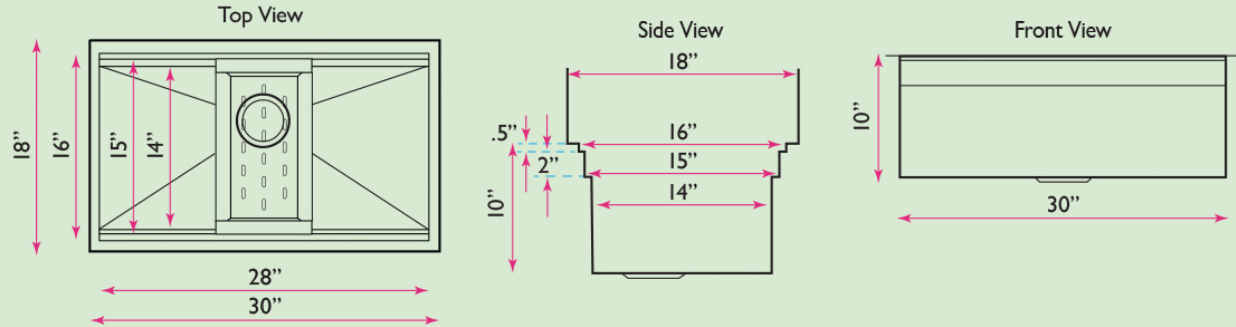

Pro Series Collection

30 Inch Large Prep Station Single Bowl Undermount
Stainless Steel Kitchen Sink

model:

ZR-PS-3018-16

Nantucket

S I N K S

www.NantucketSinksUSA.com
info@nantucketsinksusa.com

SPECS

OVERALL DIMENSIONS	INTERIOR BOWL	INTERIOR LEDGE DIMENSIONS	BOWL DEPTH	BOTTOM GRID
30" x 18"	28" x 14"	28" x 16"; 28" x 15"	10"	Included

FEATURES:

- Premium 304, 16 gauge stainless steel kitchen sink
- Colander drain and grid included (Lux accessory pkg.)
- Cutting board included, fits 16" ledge
- Colander (fits 15" ledge)
- Brushed satin finish
- Limited lifetime manufacturer's warranty
- Insulated to reduce condensation
- Rubber padding is applied for noise reduction
- Professional installation recommended