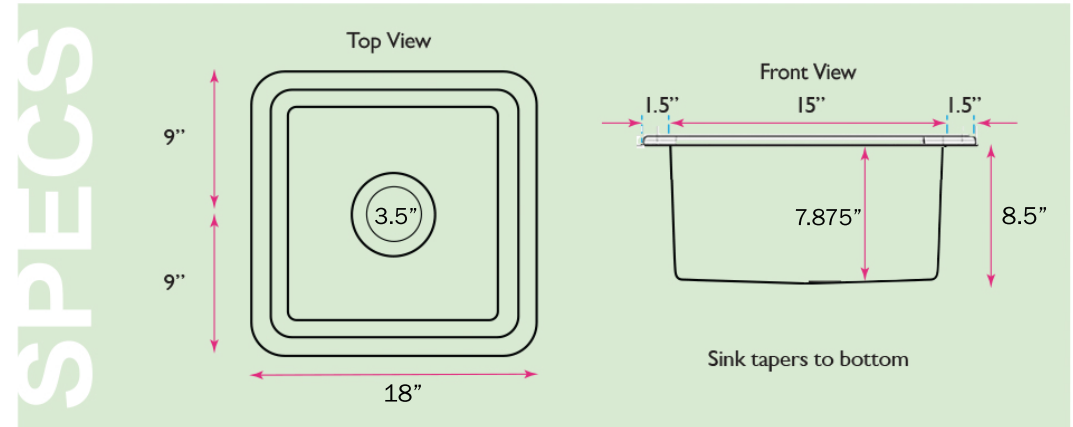

Cape Collection

18 Inch Undermount Fireclay Kitchen Sink

Nantucket

S I N K S

model:

WELLFLEET-1818W

www.NantucketSinksUSA.com
info@nantucketsinksusa.com

OVERALL DIMENSIONS	INTERIOR BOWL	BOWL DEPTH	COMPATIBLE GRID(S)	DRAIN DIMENSIONS
18" x 18" x 8.5"	15" x 15"	7.875"	Included	3.5" Opening