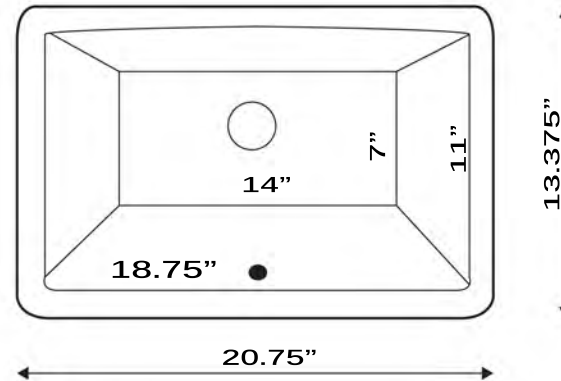

Great Point Collection
Vitreous China Bath Undermount Sinks

MODEL:
UM-19x11-W/UM-19X11-B

Overall Dimensions	Interior Bowl	Interior Depth	Exterior Height	Reverse Model
20.75" x 13.375"	18.75" x 11" top 14" x 7" bottom	5.25"	7.5" including drain	NA

FEATURES

- Nominal Dimensions - actual may vary by 1/4"
- Template not included - custom template required
- Vitreous China undermount with porcelain enamel glaze
- Limited Lifetime Manufacturers Warranty
- With Overflow