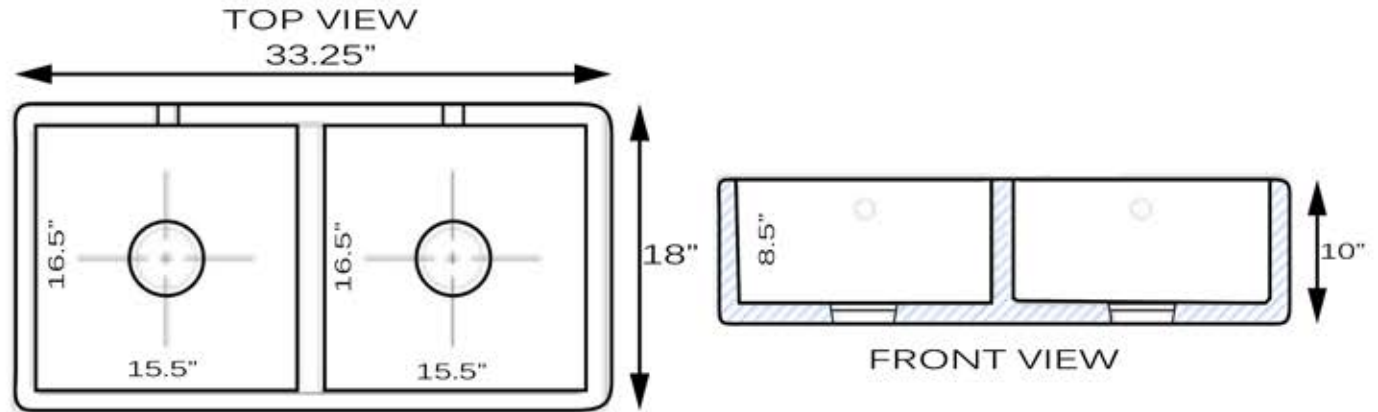

Fireclay Collection

Premium Fireclay Farmhouse Apron Sink

MODEL:
T-FCFS33CB-DBL

Overall Dimensions	Interior Bowls	Apron Height	Bowl Depth	Drain Dimensions
33.25" x 18"	15.5" x 16.6"	10"	8.5"	3.5" Opening

Please Be Advised

- (Nominal Dimensions*) Actual Dimensions may vary by 1/4"
- Template Not included
- Custom Cabinet Required
- **Very Heavy 2 Person lift Recommended**

FEATURES

- Premium Fireclay Sink
- Includes Grid and Drain
- Made in Turkey
- Limited Warranty