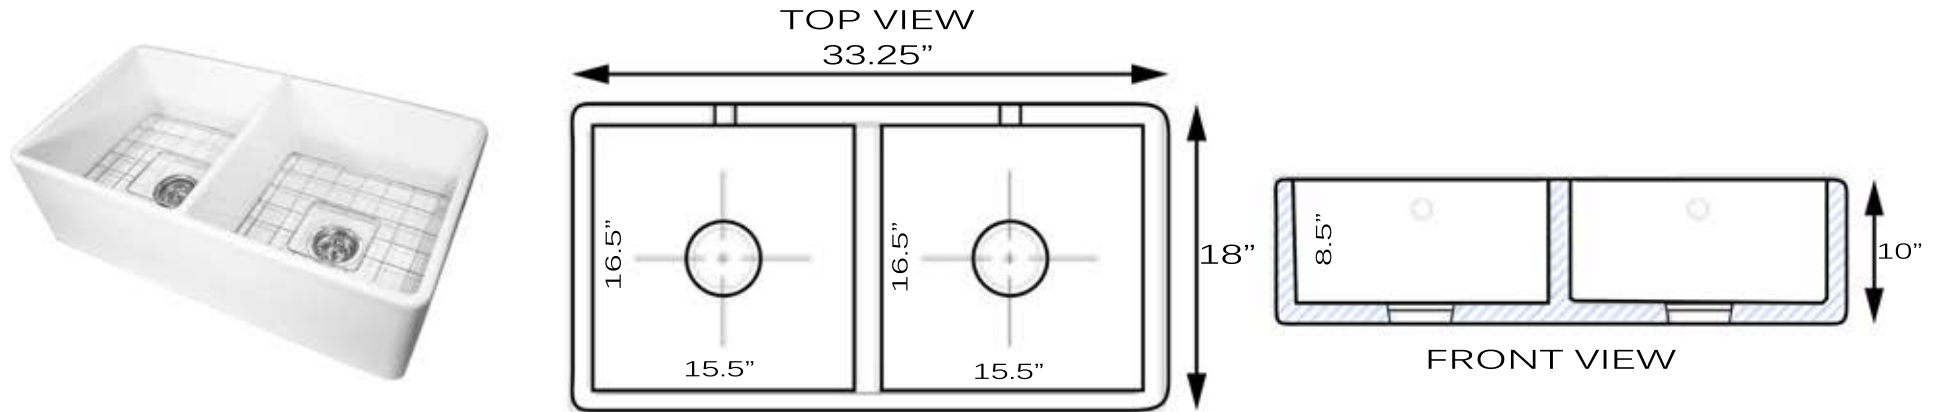

Fireclay Collection

Premium Fireclay Farmhouse Apron Sink

MODEL:
T-FCFS33-DBL

Overall Dimensions	Interior Bowls	Apron Height	Bowl Depth	Drain Dimensions
33.25" x 18"	15.5" x 16.6"	10"	8.5"	3.5" Opening

Please Be Advised

- (Nominal Dimensions*) Actual Dimensions may vary by 1/4"
- Template Not included
- Custom Cabinet Required
- **Very Heavy** 2 Person lift Recommended

FEATURES

- Premium Fireclay Sink
- Includes Grid and Drain
- Made in Turkey
- Limited Warranty