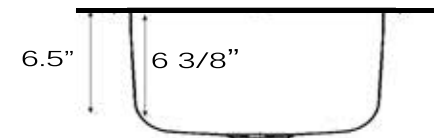

## Topmount Kitchen/Bar Sink

MODEL:  
**SQR15-N**

TOP VIEW

SIDE VIEW

Overall Dimensions	Interior Bowl	Drain Size	Overflow	Bowl Depth
15" x 15" Square	12" x 10"	2.5" (Included)	No	6 3/8"

### FEATURES

- Solid Copper, with nickel plated finish
- 6 3/8" Bowl Depth
- Topmount
- Special Care Required
- Hand Hammered - variations will exist
- Pre-cut faucet hole opening is 1.25" diameter

**\*\*Nominal Dimensions - Actual May Vary by up to .25"**