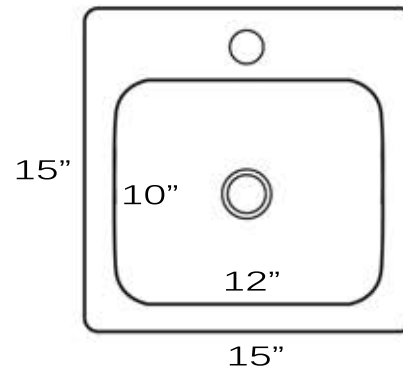

## Topmount Kitchen/Bar Sink

MODEL:  
**SQR15-N**

TOP VIEW

SIDE VIEW

Overall Dimensions	Interior Bowl	Drain Size	Overflow	Bowl Depth
15" x 15" Square	12" x 10"	2.5" (Included)	No	6 3/8"

### FEATURES

- Solid Copper, with nickel plated finish
- 6 3/8" Bowl Depth
- Topmount
- Special Care Required
- Hand Hammered - variations will exist
- Pre-cut faucet hole opening is 1.25" diameter

**\*\*Nominal Dimensions - Actual May Vary by up to .25"**