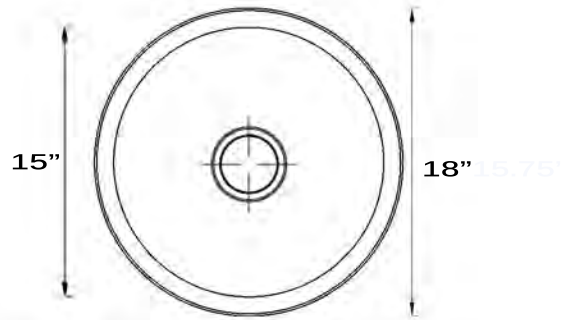

Brightwork Home Collection

Bar/Prep Undermount Kitchen Sink

MODEL:
RS18-SN

TOP VIEW

SIDE VIEW

Overall Dimensions	Interior Bowl	Drain Opening	Overflow	Bowl Depth
18" Diameter	15" Diameter	3.5"	No	6.5"

FEATURES

- Solid Copper, Nickel Plated/ Satin Nickel Finish
- 6.5" Bowl Depth
- Can be overmounted or undermounted
- Special Care Required
- Hand Hammered - variations will exist

****Nominal Dimensions - Actual May Vary by up to .25"**