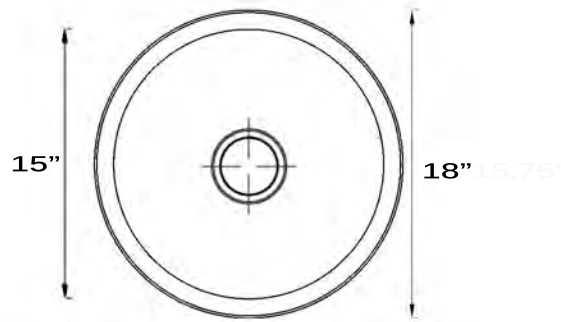

Brightwork Home Collection

Bar/Prep Undermount Kitchen Sink

MODEL:
RS18-LC

TOP VIEW

SIDE VIEW

Overall Dimensions	Interior Bowl	Drain Opening	Overflow	Bowl Depth
18" Diameter	15" Diameter	3.5"	No	6.5"

FEATURES

- Solid Copper, with natural patina
- 6.5" Bowl Depth
- Can be overmounted or undermounted
- Special Care Required
- Hand Hammered - variations will exist

****Nominal Dimensions - Actual May Vary by up to .25"**