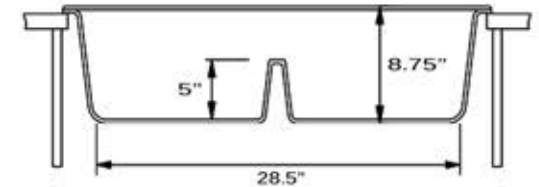

**Granite Composite**  
**Premium Granite Composite**  
**Topmount Kitchen Sink**

**MODEL:**  
**PR3420PS-BR**

Overall Dimensions	Interior Bowl	Bowl Depth	Height	Drain Dimension
34" x 20"	14.25" x 14.5" Each	8.75" total 5" divider	9"	3.5" Diameter