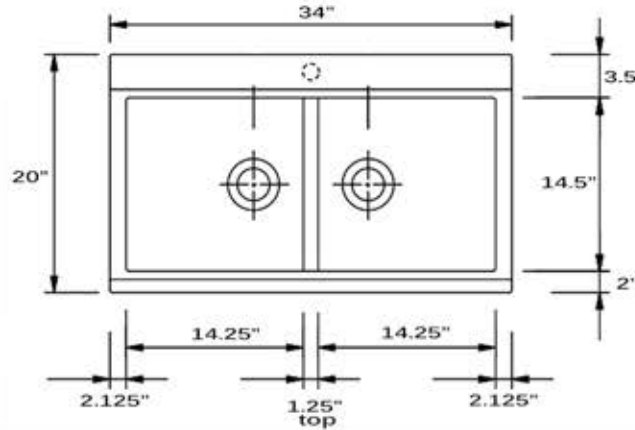

**Granite Composite**  
**Premium Granite Composite**  
**Topmount Kitchen Sink**

**MODEL:**  
**PR3420PS-BR**

Overall Dimensions	Interior Bowl	Bowl Depth	Height	Drain Dimension
34" x 20"	14.25" x 14.5" Each	8.75" total 5" divider	9"	3.5" Diameter