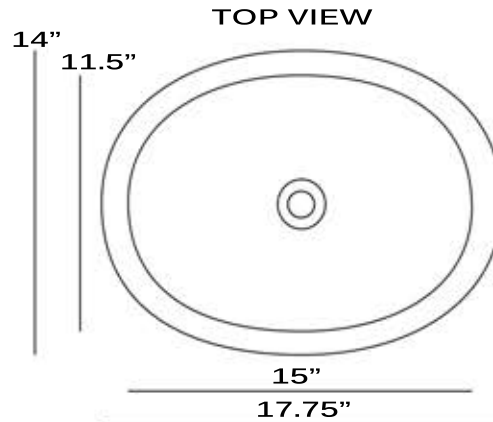

Brightwork Home Collection

Premium Nickel Plated Undermount Bathroom Sink

MODEL:
OVN-OF

Overall Dimensions	Interior Bowl	Bowl Depth	Overflow	Reverse Model
17.75" x 14"	15" x 11.5"	5"	Yes	NA

FEATURES

- Premium Nickel Plated bath sink
- 1.5" Drain
- Solid Brass Construction
- Limited Manufacturers Warranty
- Special Care & Maintenance required

**Nominal Dimensions- Actual May Vary by up to .25"

PROJECT/ NAME:

ARCHITECT/CONTRACTOR:

MODEL:

JOB NOTES: