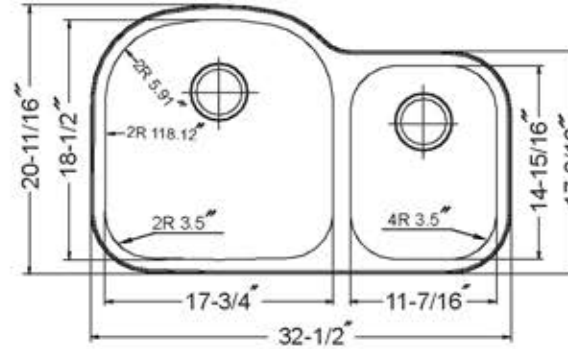

**Stainless Steel**  
**Premium Undermount Kitchen Sink**  
**Quidnet Collection**

**MODEL:**  
**NS7030-18**

TOP VIEW

FRONT VIEW

Overall Dimensions	Large Bowl	Small Bowl	Bottom Grid/s	Bowl Depth
32.5" x 20.6875"	17.75" x 18.5"	11.4375" x 14.9375"	BG7030L, BG7030S	9", 7"
32.5" x 17.1875"				

**FEATURES**

- Premium 304, 18 gauge Stainless Steel Kitchen Sink
- Large Bowl Depth 9", Small Bowl 7"
- Brushed Satin Finish
- Limited Lifetime Manufactures Warranty
- Insulated to Reduce Condensation
- Rubber Padding is Applied for Noise Reduction