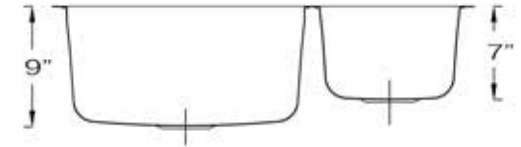

**Stainless Steel**  
**Premium Undermount Kitchen Sink**  
**Quidnet Collection**

**MODEL:**  
**NS7030-18**

TOP VIEW

FRONT VIEW

Overall Dimensions	Large Bowl	Small Bowl	Bottom Grid/s	Bowl Depth
32.5" x 20.6875"	17.75" x 18.5"	11.4375" x 14.9375"	BG7030L, BG7030S	9", 7"
32.5" x 17.1875"				

**FEATURES**

- Premium 304, 18 gauge Stainless Steel Kitchen Sink
- Large Bowl Depth 9", Small Bowl 7"
- Brushed Satin Finish
- Limited Lifetime Manufactures Warranty
- Insulated to Reduce Condensation
- Rubber Padding is Applied for Noise Reduction