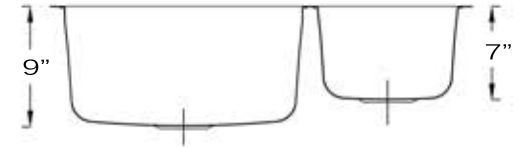

Stainless Steel Premium Undermount Kitchen Sink

**MODEL:
NS7030-16**

TOP VIEW

FRONT VIEW

| Overall Dimensions | Large Bowl | Small Bowl | Bottom Grid/s | Bowl Depth |
|--------------------|----------------|---------------------|------------------|------------|
| 32.5" x 20.6875" | 17.75" x 18.5" | 11.4375" x 14.9375" | BG7030L, BG7030S | 9", 7" |
| 32.5" x 17.1875" | | | | |

FEATURES

- Premium 304, 16 gauge Stainless Steel Kitchen Sink
- Large Bowl Depth 9", Small Bowl 7"
- Brushed Satin Finish
- Limited Lifetime Manufactures Warranty
- Insulated to Reduce Condensation
- Rubber Padding is Applied for Noise Reduction