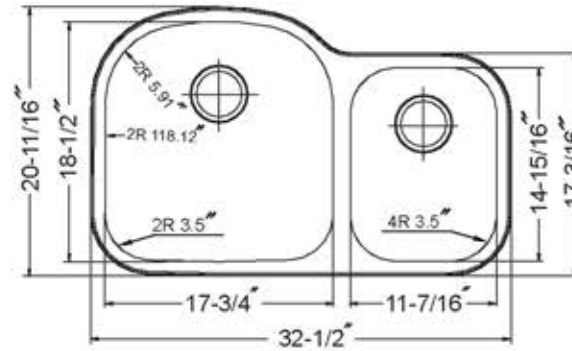

Stainless Steel Premium Undermount Kitchen Sink

**MODEL:
NS7030-16**

TOP VIEW

FRONT VIEW

| Overall Dimensions | Large Bowl | Small Bowl | Bottom Grid/s | Bowl Depth |
|--------------------|----------------|---------------------|------------------|------------|
| 32.5" x 20.6875" | 17.75" x 18.5" | 11.4375" x 14.9375" | BG7030L, BG7030S | 9", 7" |
| 32.5" x 17.1875" | | | | |

FEATURES

- Premium 304, 16 gauge Stainless Steel Kitchen Sink
- Large Bowl Depth 9", Small Bowl 7"
- Brushed Satin Finish
- Limited Lifetime Manufactures Warranty
- Insulated to Reduce Condensation
- Rubber Padding is Applied for Noise Reduction