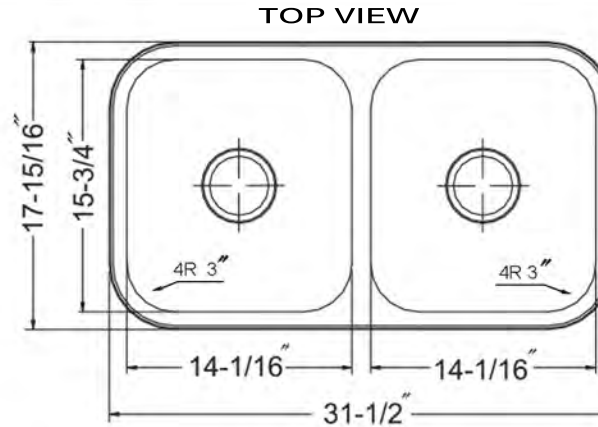

# Stainless Steel Premium Undermount Kitchen Sink

MODEL:  
**NS5050**

Overall Dimensions	Large Bowl	Small Bowl	Bottom Grid/s	Reverse Model
31.57" x 17.9375"	15.75" x 14.0525"	NA	BG1816	NA

## FEATURES

- Premium 304, 18 gauge Stainless Steel Kitchen Sink
- 9" Bowl Depth
- Brushed Satin Finish
- Limited Lifetime Manufactures Warranty
- Insulated to Reduce Condensation
- Rubber Padding is Applied for Noise Reduction