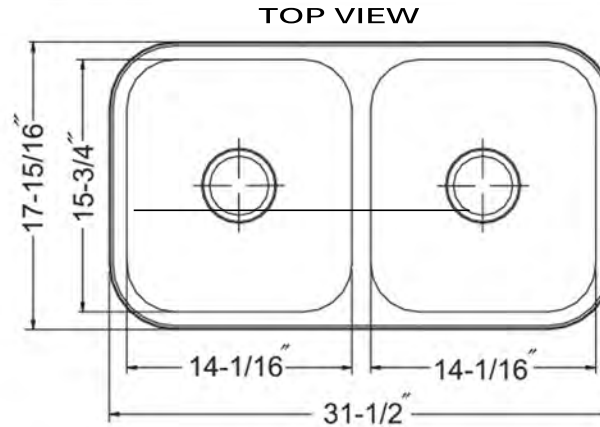

**Stainless Steel
Premium Undermount
Kitchen Sink**

**MODEL:
NS5050-16**

Overall Dimensions	Interior Bowls	Bowl Depth	Bottom Grid/s	Reverse Model
31.5" x 17.9375"	15.75" x 14.0525"	9"	BG1816	NA

FEATURES

- Premium 304, 16 gauge Stainless Steel Kitchen Sink
- 9" Bowl Depth
- Brushed Satin Finish
- Limited Lifetime Manufactures Warranty
- Insulated to Reduce Condensation
- Rubber Padding is Applied for Noise Reduction