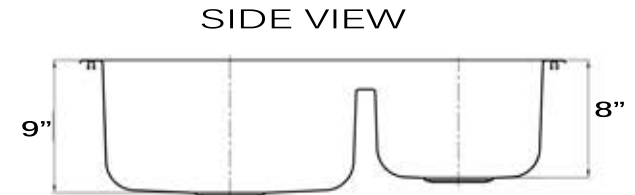

Madaket Collection

Premium Self Rimming Stainless Steel Kitchen Sink

MODEL:
NS3322-OS

Overall Dimensions	Large Bowl	Small Bowl	Bottom Grid/s	Bowl Depth
33" x 22"	17.25" x 18.875"	11.5" x 16.375"	NA	9" Large, 8" Small

FEATURES

- Premium 304, 18 gauge Stainless Steel Kitchen Sink
- 3.5" standard kitchen drain size
- Brushed Satin Finish
- 2 Accessory Holes to accomodate faucet/sprayer/accessory
- Limited lifetime Manufactures Warranty
- Insulated to Reduce Condensation
- Rubber Padding is Applied for Noise Reduction