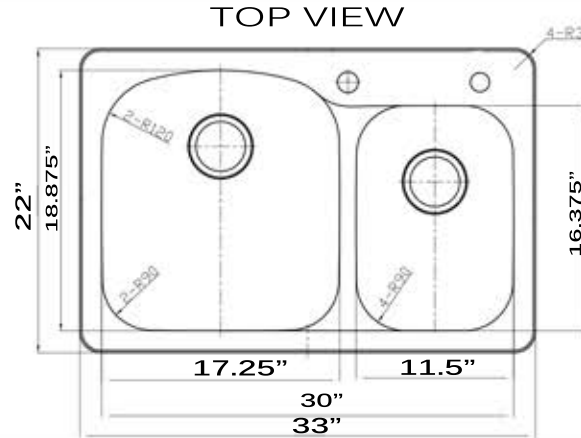

Madaket Collection

Premium Self Rimming Stainless Steel Kitchen Sink

MODEL:
NS3322-OS

Overall Dimensions	Large Bowl	Small Bowl	Bottom Grid/s	Bowl Depth
33" x 22"	17.25" x 18.875"	11.5" x 16.375"	NA	9" Large, 8" Small

FEATURES

- Premium 304, 18 gauge Stainless Steel Kitchen Sink
- 3.5" standard kitchen drain size
- Brushed Satin Finish
- 2 Accessory Holes to accomodate faucet/sprayer/accessory
- Limited lifetime Manufactures Warranty
- Insulated to Reduce Condensation
- Rubber Padding is Applied for Noise Reduction