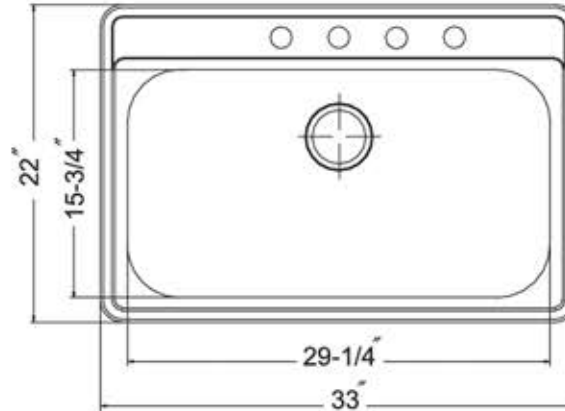

**Madaket Collection**  
 Premium Self Rimming Stainless Steel  
 Kitchen Sink

**MODEL:**  
**NS3322-9**

Overall Dimensions	Large Bowl	Small Bowl	Bottom Grid/s	Reverse Model
33"x22"	29.25"x15.75"	NA	BG3322-9	NA

**FEATURES**

- Premium 304, 18 gauge Stainless Steel Kitchen Sink
- 9" Bowl Depth
- Brushed Satin Finish
- Four Accessory Holes to Accomodate an 8" Spread Faucet
- Limited lifetime Manufactures Warranty
- Insulated to Reduce Condensation
- Rubber Padding is Applied for Noise Reduction