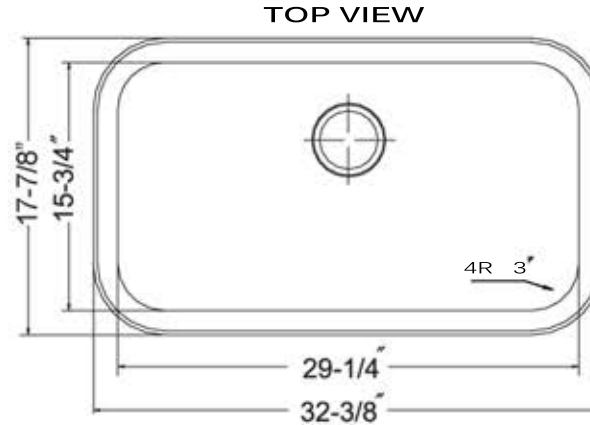

Sconset Collection
Premium Stainless Steel
Kitchen Sink

MODEL:
NS3219-16

| Overall Dimensions | Large Bowl | Small Bowl | Bottom Grid/s | Reverse Model |
|--------------------|---------------|------------|---------------|---------------|
| 32.375" x 17.875" | 29.25"x15.75" | NA | BG3322-9 | NA |

FEATURES

- Premium 304, 16 gauge Stainless Steel Kitchen Sink
- 9" Bowl Depth
- Brushed Satin Finish
- Limited Lifetime Manufacturers Warranty
- Insulated to Reduce Condensation
- Rubber Padding is Applied for Noise Reduction