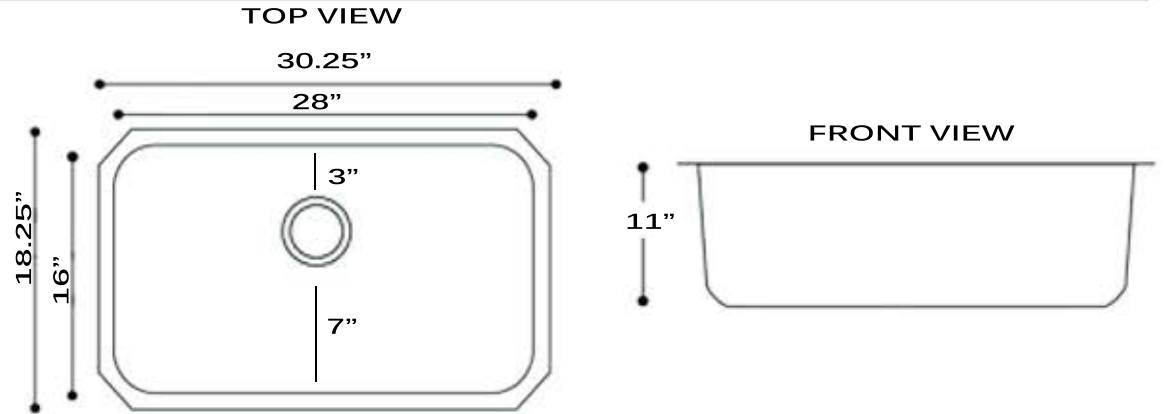

Scoset Collection
 Premium Stainless Steel
 Undermount Kitchen Sink

MODEL:
NS3018-11-16

Overall Dimensions	Large Bowl	Small Bowl	Bottom Grid/s	Reverse Model
30.25 X 18.25"	28" X 16"	NA	BG43	NA

FEATURES

- Premium 304, 16 gauge Stainless Steel Kitchen Sink
- 11" Bowl Depth
- Brushed Satin Finish
- Limited Lifetime Manufacturers Warranty
- Insulated to Reduce Condensation
- Rubber Padding is Applied for Noise Reduction