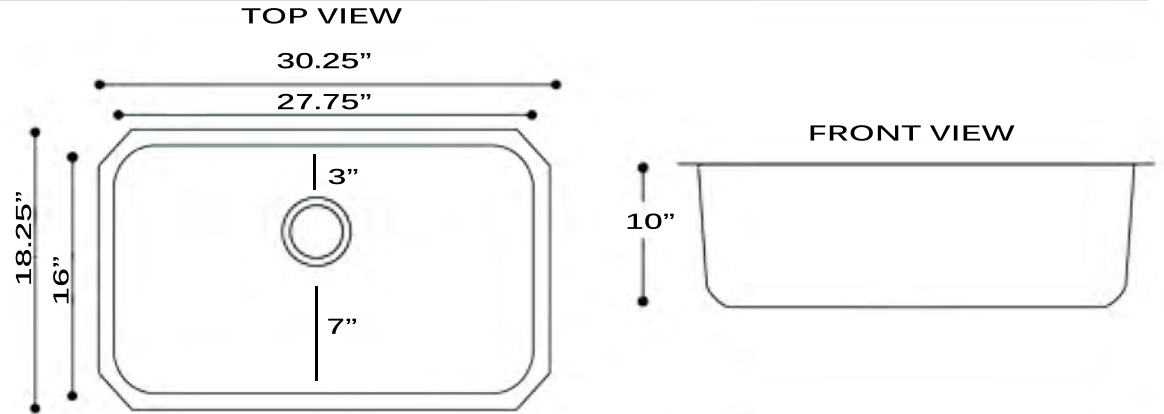

Sconset Collection
Premium Stainless Steel
Undermount Kitchen Sink

MODEL:
NS3018-10-16

Overall Dimensions	Large Bowl	Small Bowl	Bottom Grid/s	Reverse Model
30.25 X 18.25"	27.75" X 16"	NA	BG43	NA

FEATURES

- Premium 304, 16 gauge Stainless Steel Kitchen Sink
- 10" Bowl Depth
- Brushed Satin Finish
- Limited Lifetime Manufacturers Warranty
- Insulated to Reduce Condensation
- Rubber Padding is Applied for Noise Reduction