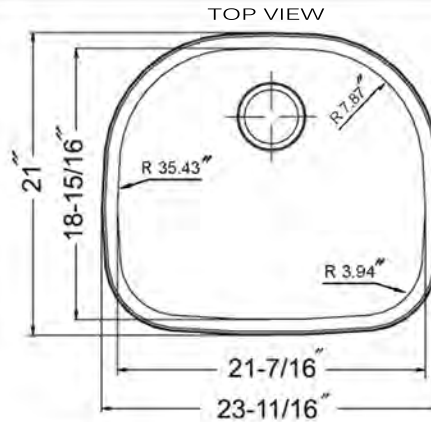

Sconset Collection

Premium Stainless Steel Kitchen Sink

MODEL:
NS2421-16

Overall Dimensions	Large Bowl	Small Bowl	Bottom Grid/s	Reverse Model
23.6875" x 21"	21.4375" X 18.9375"	NA	BG-2421-16	NA

FEATURES

- Premium 304, 16 gauge Stainless Steel Kitchen Sink
- 9" Bowl Depth
- Brushed Satin Finish
- Limited Lifetime Manufacturers Warranty
- Insulated to Reduce Condensation
- Rubber Padding is Applied for Noise Reduction