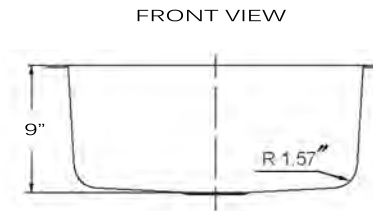

Sconset Collection

Premium Stainless Steel Kitchen Sink

MODEL:
NS2421-16

Overall Dimensions	Large Bowl	Small Bowl	Bottom Grid/s	Reverse Model
23.6875" x 21"	21.4375" X 18.9375"	NA	BG-2421-16	NA

FEATURES

- Premium 304, 16 gauge Stainless Steel Kitchen Sink
- 9" Bowl Depth
- Brushed Satin Finish
- Limited Lifetime Manufacturers Warranty
- Insulated to Reduce Condensation
- Rubber Padding is Applied for Noise Reduction