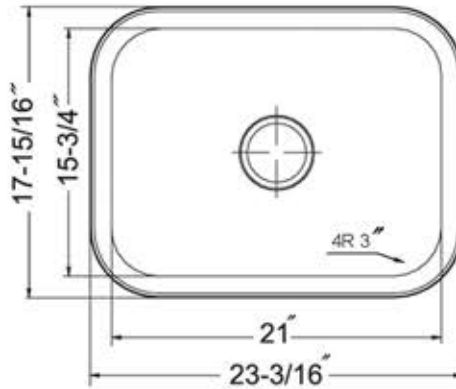

**Sconset Collection**  
 Premium Stainless Steel  
 Kitchen Sink

**MODEL:**  
**NS2318-16**

Overall Dimensions	Large Bowl	Small Bowl	Bottom Grid/s	Reverse Model
23.1875 X 17.9375"	21" X 15.75"	NA	BG-2318-16	NA

**FEATURES**

- Premium 304, 16 gauge Stainless Steel Kitchen Sink
- 9" Bowl Depth
- Brushed Satin Finish
- Limited Lifetime Manufacturers Warranty
- Insulated to Reduce Condensation
- Rubber Padding is Applied for Noise Reduction