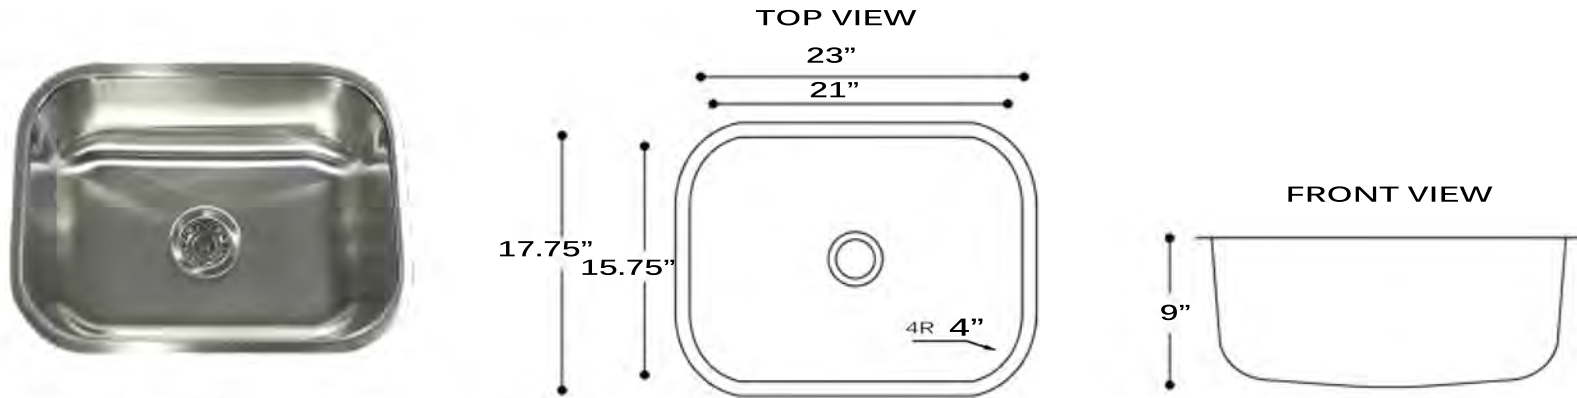

Quidnet Collection
Premium Stainless Steel
Kitchen Sink

MODEL:
NS09i

Overall Dimensions	Large Bowl	Small Bowl	Bottom Grid/s	Reverse Model
23" X 17.75"	21" x 15.75"	NA	BG09i	NA

FEATURES

- Premium 304, 18 gauge Stainless Steel Kitchen Sink
- 9" Bowl Depth
- Brushed Satin Finish
- Limited Lifetime ManufactureRs Warranty
- Insulated to Reduce Condensation
- Rubber Padding is Applied for Noise Reduction