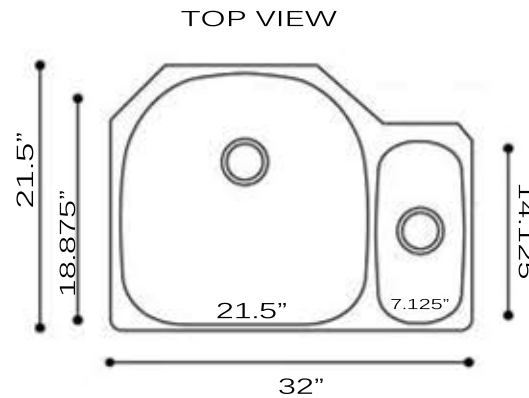

Sconset Collection

Premium Undermount Stainless Steel Double Bowl Kitchen Sink

**MODEL:
NS04-16**

Overall Dimensions	Large Bowl	Small Bowl	Bottom Grid/s	Reverse Model
32" X 21.5"	18.875" X 21.5"	14.125" X 7.125"	BG2421	NA

FEATURES

- Premium 304, 16 gauge Stainless Steel Kitchen Sink
- Bowl Depth 9" Large, 5" Small
- Brushed Satin Finish
- Limited Lifetime ManufactureRs Warranty
- Insulated to Reduce Condensation
- Rubber Padding is Applied for Noise Reduction