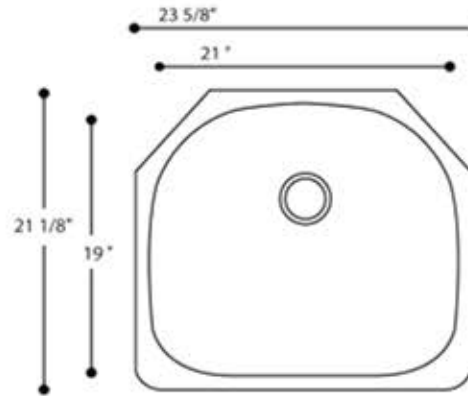

Quidnet Collection

Premium Stainless Steel Kitchen Sink

MODEL:
NS03i

Overall Dimensions	Large Bowl	Small Bowl	Bottom Grid/s	Reverse Model
23.625" x 21.125"	21" x 19"	NA	BG2421	NA

FEATURES

- Premium 304, 18 gauge Stainless Steel Kitchen Sink
- 9" Bowl Depth
- Brushed Satin Finish
- Limited Lifetime ManufactureRs Warranty
- Insulated to Reduce Condensation
- Rubber Padding is Applied for Noise Reduction