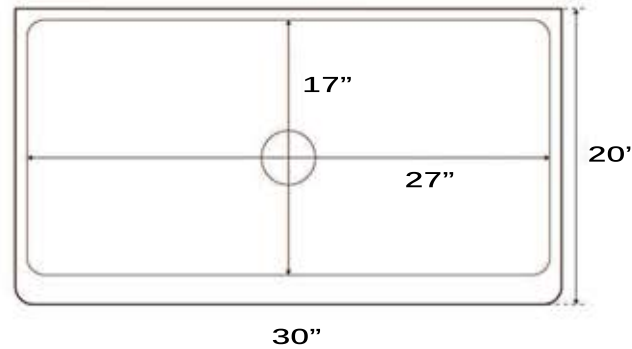

Copper Collection

Copper Farmhouse Apron Handmade Sink

MODEL:
FS302010-PC

TOP VIEW

FRONT VIEW

Overall Dimensions	Large Bowl	Apron Height	Bowl Depth	Drain Dimensions
30"x 20"	27"x 17"	10 1/4"	10"	3.5" Opening

Please Be Advised

- (Nominal Dimensions*) Actual Dimensions may vary by 1/4"
- Template NOT included
- Custom Cabinet Required

FEATURES

- Premium 16 Gauge Copper Sink with Decorative Apron
- Smooth 10" bowl
- Limited Warranty