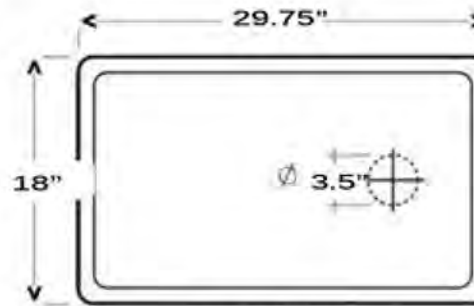

Fireclay Collection

Premium Fireclay Farmhouse Apron Sink

MODEL:
FCFS30/FCFS30B

(SHOWN IN WHITE)

TOP VIEW

FRONT VIEW

Overall Dimensions	Large Bowl	Apron Height	Bowl Depth	Drain Dimensions
29.75 x 18"	27.25"x 15.75"	10"	8.625"	3.5" Opening

Please Be Advised

- (Nominal Dimensions*) Actual Dimensions may vary by 1/4"
- Template Not included
- Custom Cabinet Required
- **Very Heavy 2 Person lift Recommended**

FEATURES

- Premium Fireclay Sink
- Sink can be reversed for your drain position preference
- Limited Warranty