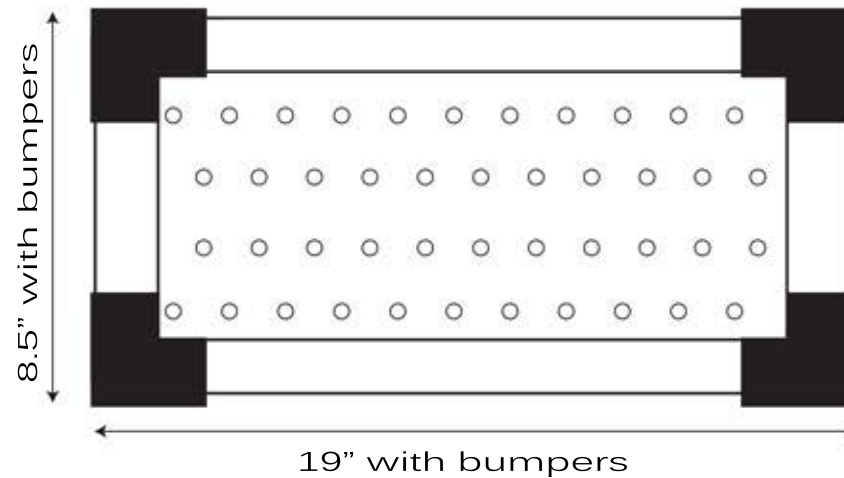

## 17 Inch Deluxe Colander

MODEL:  
**Deluxe Colander 17**

Top View

Side View

### FEATURES

- Premium 304 stainless steel
- Fits sink models: ZR3219-16, ZR3219=OS-16
- Brushed Satin Finish
- Protective rubber bumpers to prevent scratching

PROJECT/ NAME:

ARCHITECT/CONTRACTOR:

MODEL:

JOB NOTES: