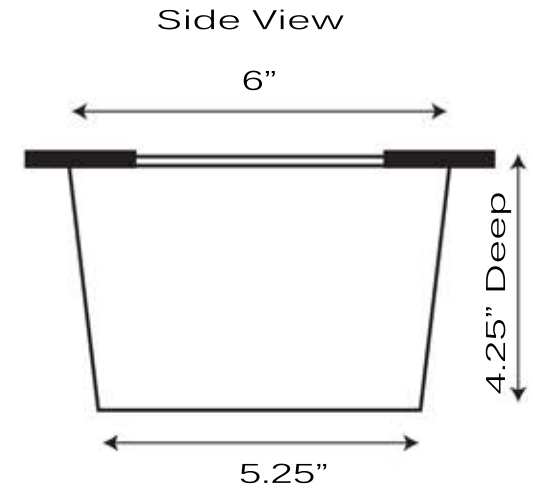

Accessories Collection

16 Inch Deluxe Colander

MODEL:
Deluxe Colander 16

FEATURES

- Premium 304 stainless steel
- Fits sink models: ZR2818, ZR3218, SR3218, SR3618
- Brushed Satin Finish
- Protective rubber bumpers to prevent scratching
- Long screw