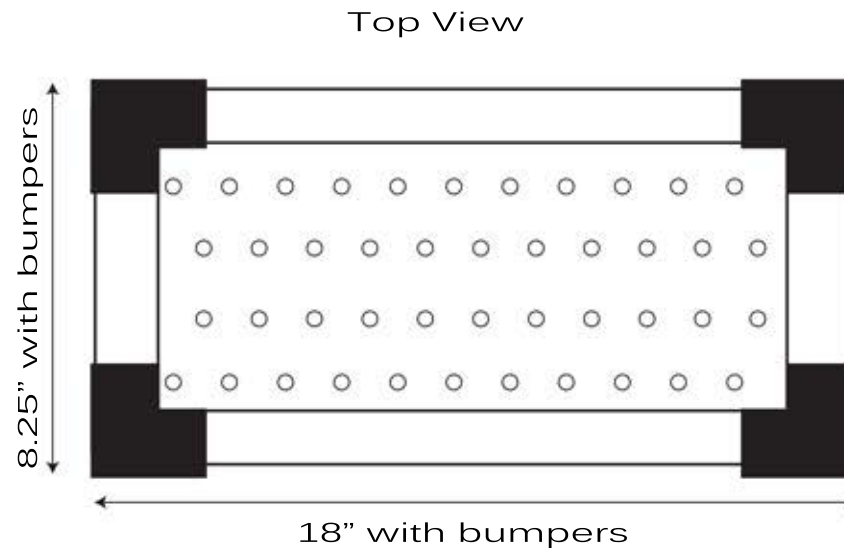

Accessories Collection

16 Inch Deluxe Colander

MODEL:
Deluxe Colander 16

FEATURES

- Premium 304 stainless steel
- Fits sink models: ZR2818, ZR3218, SR3218, SR3618
- Brushed Satin Finish
- Protective rubber bumpers to prevent scratching
- Long screw