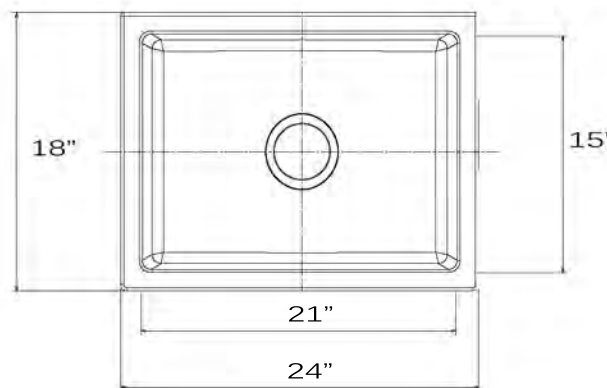

## Premium Fireclay Farmhouse Apron Sink

MODEL:  
**Chatham-24**

Overall Dimensions	Large Bowl	Apron Height	Bowl Depth	Drain Dimensions
24"x 18"	21"x 15"	9.75"	9"	3.5" Opening

### Please Be Advised

- (Nominal Dimensions\*) Actual Dimensions may vary by 1/4"
- Template Not included
- Custom Cabinet Required
- **Very Heavy** 2 Person lift Recommended