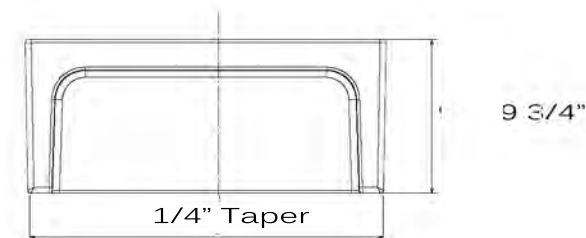

## Premium Fireclay Farmhouse Apron Sink

MODEL:  
**Chatham-24**

Overall Dimensions	Large Bowl	Apron Height	Bowl Depth	Drain Dimensions
24"x 18"	21"x 15"	9.75"	9"	3.5" Opening

### Please Be Advised

- (Nominal Dimensions\*) Actual Dimensions may vary by 1/4"
- Template Not included
- Custom Cabinet Required
- **Very Heavy** 2 Person lift Recommended