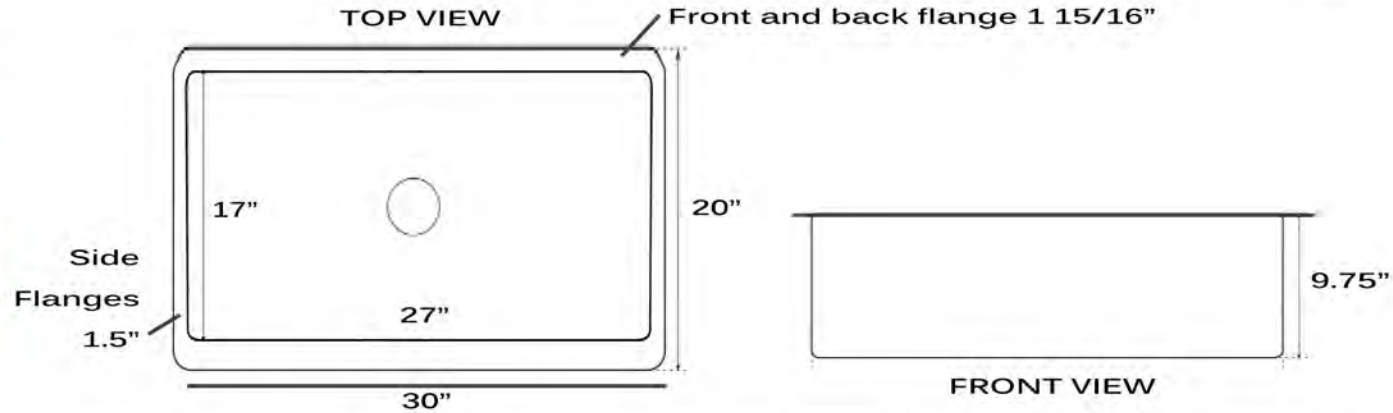

Copper Collection

Premium Copper Undermount Kitchen Sink

MODEL:
CU302010-HLA

Overall Dimensions	Interior Bowl	Flange Width	Bowl Depth	Drain Dimensions
30" x 20"	27" x 17"	1.5" - 1 15/16"	9.75"	3.5" Opening

Please Be Advised

- (Nominal Dimensions*) Actual Dimensions may vary by 1/2"
- Template Not included
- Custom Cabinet Required

FEATURES

- Premium 16 Gauge Copper Sink with Decorative Apron
- Hand Hammered Exterior and Interior Bowl
- Due to snks being handmade, variations of dimension and color will exist for each sink
- Limited Warranty