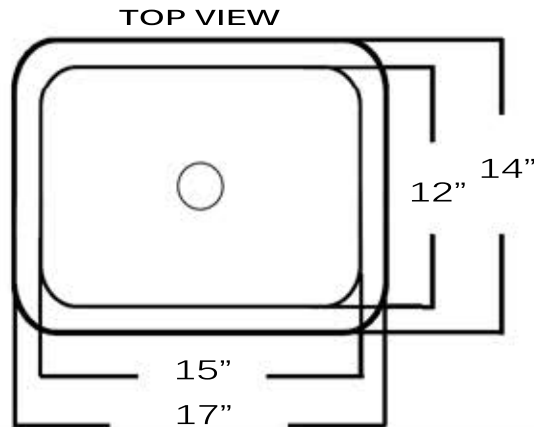

Brightwork Home Collection

Premium Hammered Copper Bathroom Sink

MODEL:
REHC

Overall Dimensions	Interior Bowl	Bowl Depth	Overflow	Reverse Model
17" x 14"	15" x 12"	5"	None	NA

FEATURES

- Premium Hand Hammered bathroom sink
- 1.5" Drain
- Solid Copper Construction
- Limited Manufacturers Warranty
- Special Care & Maintenance

****Nominal Dimensions - Actual May Vary by up to .25"**

PROJECT/ NAME:

ARCHITECT/CONTRACTOR:

MODEL:

JOB NOTES: