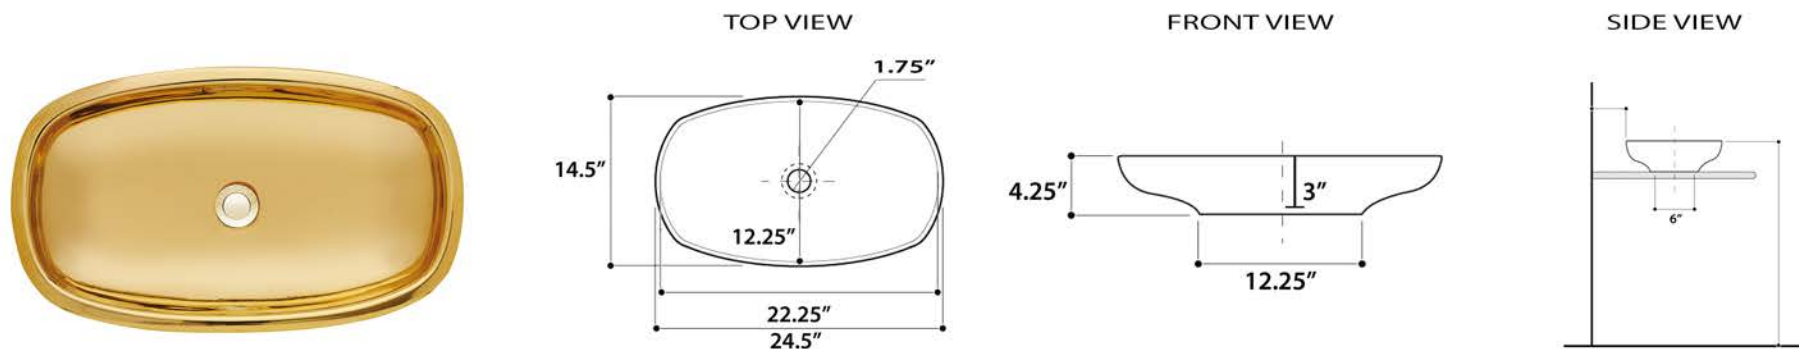

Regatta Collection

Fireclay Bathroom Vanity Sink

MODEL:
RC79040G "DUBAI"

Overall Dimensions	Interior Bowl	Interior Depth	Exterior Height	Drain Dimensions
24.5" x 14.5"	22.25" x 12.25"	3"	4.25"	1.75"

FEATURES

- Genuine Italian Fireclay
- Nominal Dimensions - Actual may vary by 1/4"
- Vessel mount; Template Not Included
- Hand-painted with 24k gold
- No Overflow
- Made in Italy
- Do not clean with abrasive cleansers or pads
- Limited Warranty For Manufacturer Defects