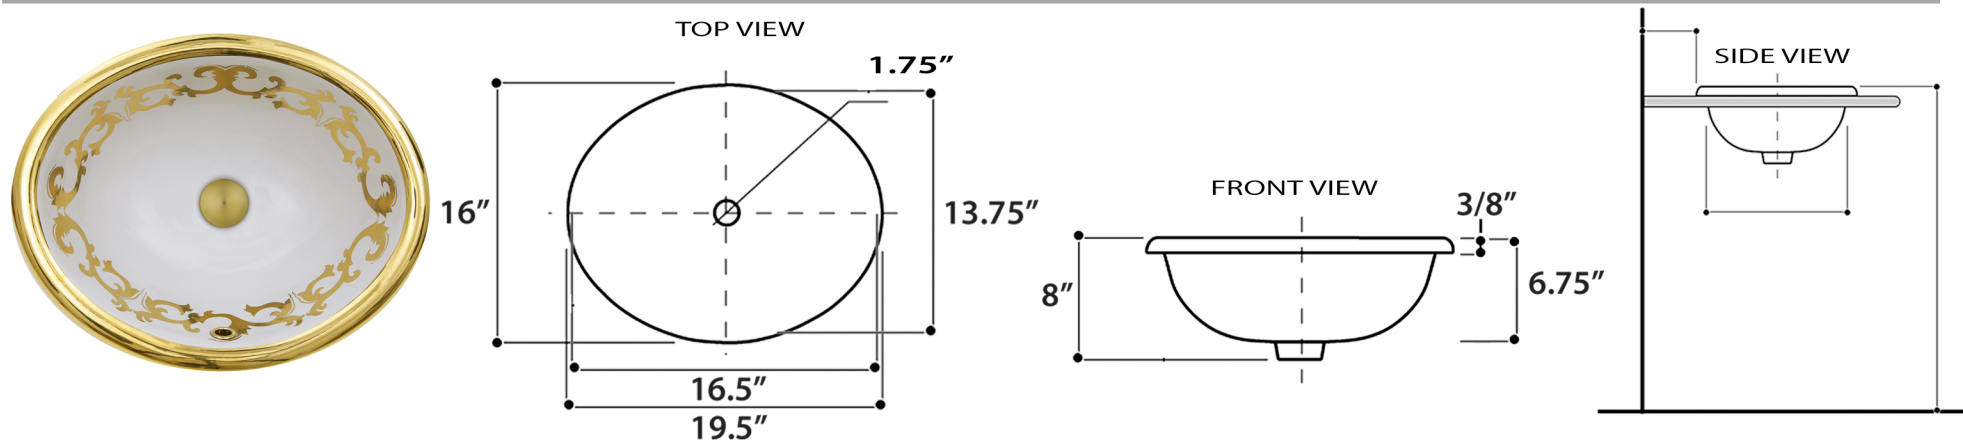

## Fireclay Bathroom Vanity Sink

**MODEL:**  
RC73240GS "SANREMO"

Overall Dimensions	Interior Bowl	Interior Depth	Exterior Height	Drain Dimensions
19.5" x 16"	16.5" x 13.75"	6.75"	8"	1.75"

### FEATURES

- Genuine Italian Fireclay
- Nominal Dimensions - Actual may vary by 1/4"
- Topmount, Template Not Included
- 24k gold leaf and hand-painted 24k gold accents
- With Overflow
- Made in Italy
- Do not clean with abrasive cleansers or pads
- Limited Warranty For Manufacturer Defects