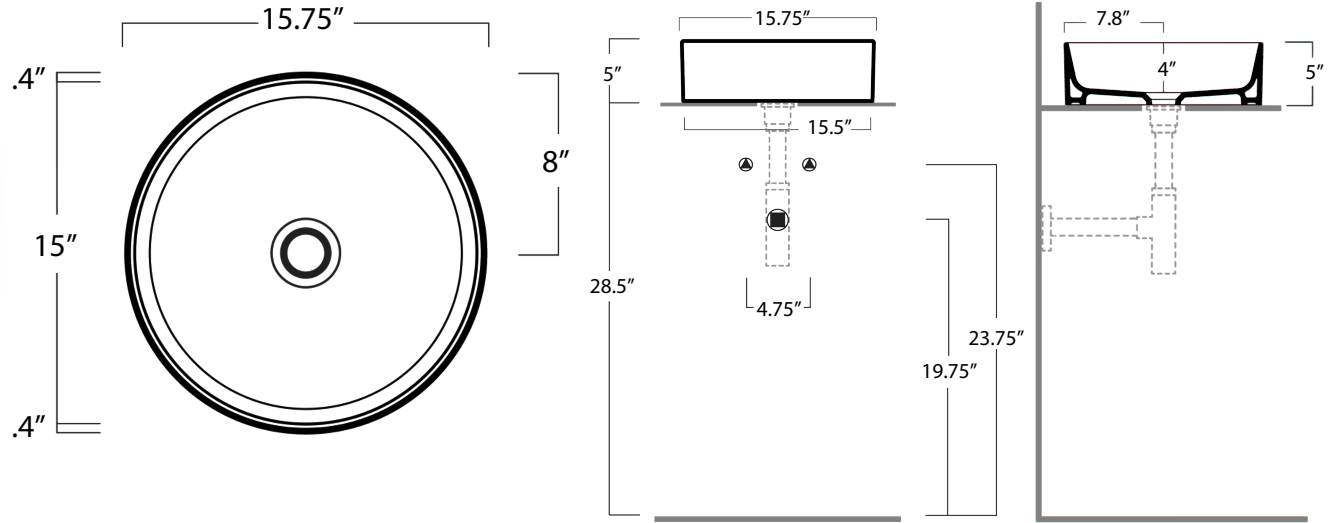

Regatta Collection

ROUND COUNTER TOP BASIN Model: RC4011MW "Idro"

Overall Dimensions	Interior Bowl	Exterior Base	Interior Depth	Drain Dimensions
15.75" x 15" x 5"	15"	15.5"	4"	1.75"

Features:

- Made in Italy
- Genuine Fireclay
- Nominal Dimensions Only - Actual may vary by 1/4"
- Topmount vessel installation, template not included
- Do Not Clean With Abrasive Cleansers Or Pads
- Limited Warranty for Manufacturer's Defects