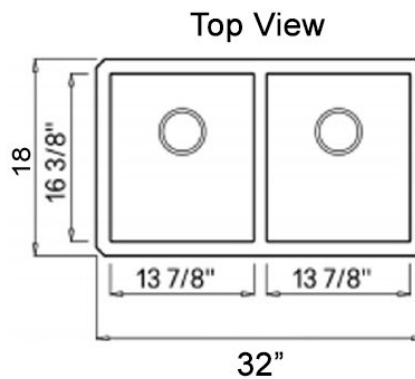

Plymouth Collection  
Premium Granite Composite

MODEL:  
**PR5050-TR-UM**

Overall Dimensions	Interior Bowls	Bowl Depth	Height	Drain Holes
32" x 18"	13.875" x 16.375"	9"	9.5625"	3.5" (Drains not included)