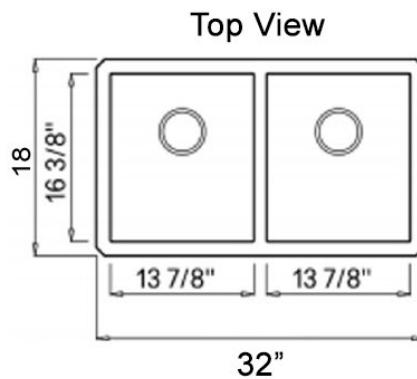

Plymouth Collection
Premium Granite Composite

MODEL:
PR5050-TI-UM

Overall Dimensions	Interior Bowls	Bowl Depth	Height	Drain Holes
32" x 18"	13.875" x 16.375"	9"	9.5625"	3.5" (Drains not included)

FEATURES