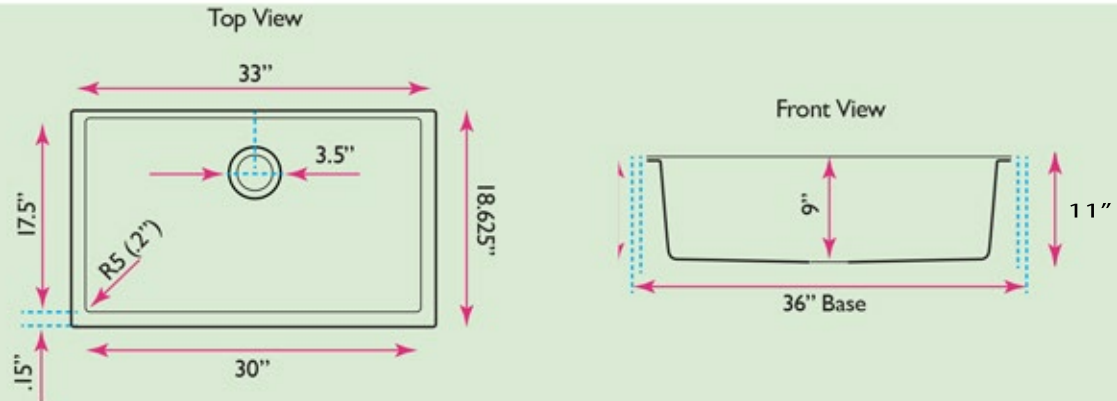

Plymouth Collection

33 Inch Single Bowl Undermount
Granite Composite Kitchen Sink

model:

PR3320-TR-UM

Nantucket

S I N K S

www.NantucketSinksUSA.com
info@nantucketsinksusa.com

SPECS

OVERALL DIMENSIONS	INTERIOR BOWL	INTERIOR BOWL DEPTH	DRAIN DIMENSIONS	BOTTOM GRID
33" x 18.625" x 11"	30" x 17.5"	9"	3.5" Drain Opening	BG-PR3320

FEATURES:

- High Quality 80% stone and 20% acrylic polymers composite in matte finish
- Scratch/Heat Resistant to 560°F Degrees
- Material is sound absorbing and stain-resistant
- Non-porous surface is hygienic and scratch resistant
- Undermount Installation Clips Included
- Limited Lifetime Manufacturer's Warranty
- Professional Installation Recommended
- Drain and grid sold separately