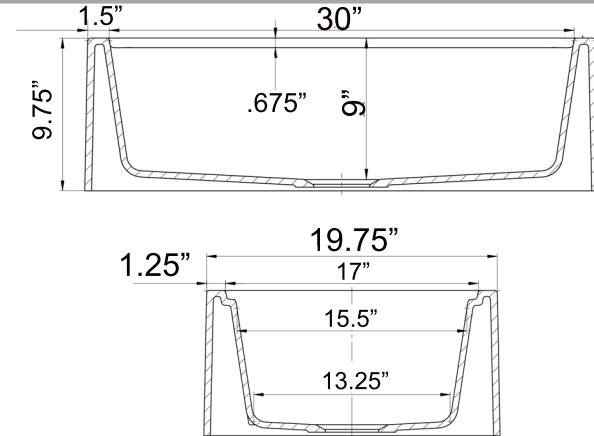

# Rockport Collection

Premium Granite Composite Farmhouse Apron Sink  
Workstation with included Cutting Board

**MODEL:**  
**PR3320-APS-G**

Overall Dimensions	Interior Bowl Opening	Apron Height	Bowl Depth	Drain Dimensions
32.75" x 19.75" x 9.75"	30" x 17" top edge 28" x 15.5" basin	9.75"	9"	3.5" - drain included

## Features

- Apron or custom base cabinet required
- Reversible design - 2 corner radius options
- Stainless Steel Roll Up Mat (RUM165) included
- Wood Cutting board Included
- Due to sink thickness - may require an extended flange
- Material is sound absorbing and stain resistant
- Non-porous surface is hygienic and scratch resistant
- Inside basin is sloped for superior drainage
- included matching disposal flange and basket strainer