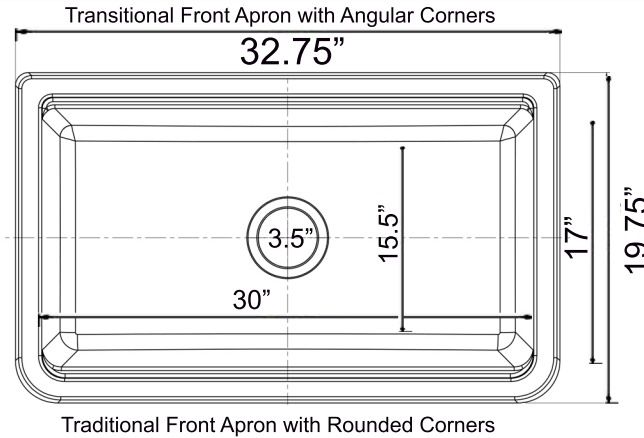

# Rockport Collection

Premium Granite Composite Farmhouse Apron Sink  
Workstation with included Cutting Board

**MODEL:**  
**PR3320-APS-G**

Overall Dimensions	Interior Bowl Opening	Apron Height	Bowl Depth	Drain Dimensions
32.75" x 19.75" x 9.75"	30" x 17" top edge 28" x 15.5" basin	9.75"	9"	3.5" - drain included

## Features

- Apron or custom base cabinet required
- Reversible design - 2 corner radius options
- Stainless Steel Roll Up Mat (RUM165) included
- Wood Cutting board Included
- Due to sink thickness - may require an extended flange
- Material is sound absorbing and stain resistant
- Non-porous surface is hygienic and scratch resistant
- Inside basin is sloped for superior drainage
- included matching disposal flange and basket strainer