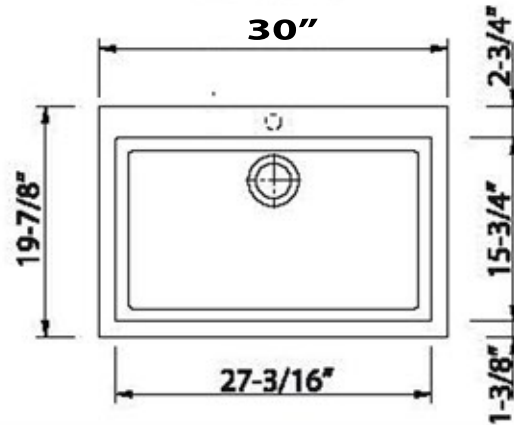

Granite Composite
 Premium Granite Composite
 Dual-mount Kitchen Sink

MODEL:
PR3020-DM-W

Overall Dimensions	Interior Bowl	Bowl Depth	Height	Drain Dimension
30" x 19.875""	27.1875" x 15.75""	7.875"	8.25"	3.5"